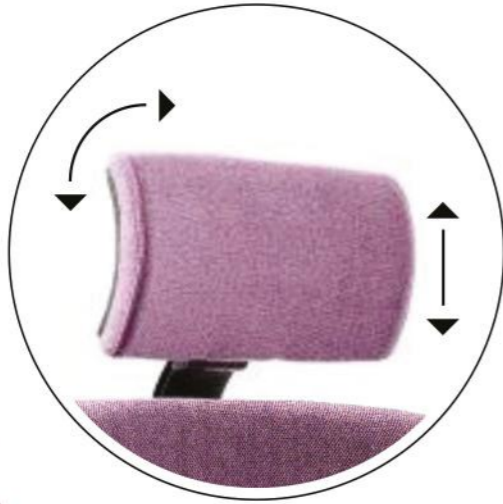

Perfectly fits into the atmosphere of the office, simplicity and functionality are the features of the Quatro chair. Each of the employees will adapt the chair to their needs, thanks to many functions of regulation and configuration of the model.

Quatro

Quatro

regulowane podparcie lędźwi
adjustment lumbar support

zapadkowa regulacja wysokości oparcia
ratchet backrest height adjustment

regulowany zagłówek
adjustable Headrest

regulacja głębokości siedziska
seat adjustment on depth